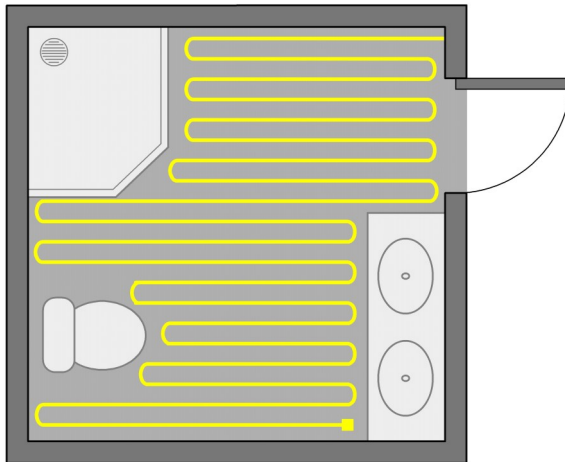

### Description

The Snug Cable is a triple-insulated Class 2 heating mat. The Snug Cable is designed for awkward areas where a mat cannot be used. Manufactured in a wide range of ready-made sizes and with the supply lead wire at one end only. It is supplied on a roll for quick and easy installation. This design offers maximum flexibility to the installer; is easy to plan and lay; and is suitable for large or small areas.

- Available from 10m to 150m
- Available in 230V
- Triple insulated
- Designed to be laid on concrete, marine ply or construction boards with tiles and stone
- Ideal for comfort heating in kitchens, bathrooms and wet rooms
- 4m cold tail

### Specification

Output:	10W/m
Thickness:	2.8mm
Voltage:	230V
Max. temp output:	+80°C
Protection Class:	1 RCD
Connection:	One side connection
Net colour:	Yellow
Last Insulation:	PVC