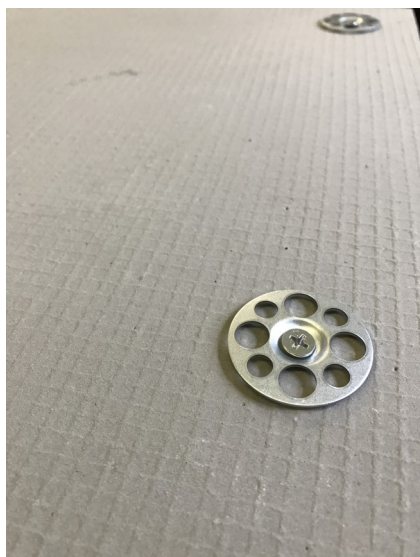

ThermScrews

Description

The ThermScrew packs are specifically designed for fixing our insulation construction boards down to both concrete and wood subfloors. The galvanised washers should be fixed down 15 per board, with each pack coming with 50 screws and washers in. The screw gauge is 3.5mm with a counter sunk Philips head and the galvanised washers are 0.9mm thick.

- **Available in packs of 50**
- **15 fitted per board**
- **Available from stock**
- **Next day delivery available.**

Electric Trace Heating
ThermFloor Underfloor Heating

Chain Caul Road, Riversway
Preston PR2 2PD